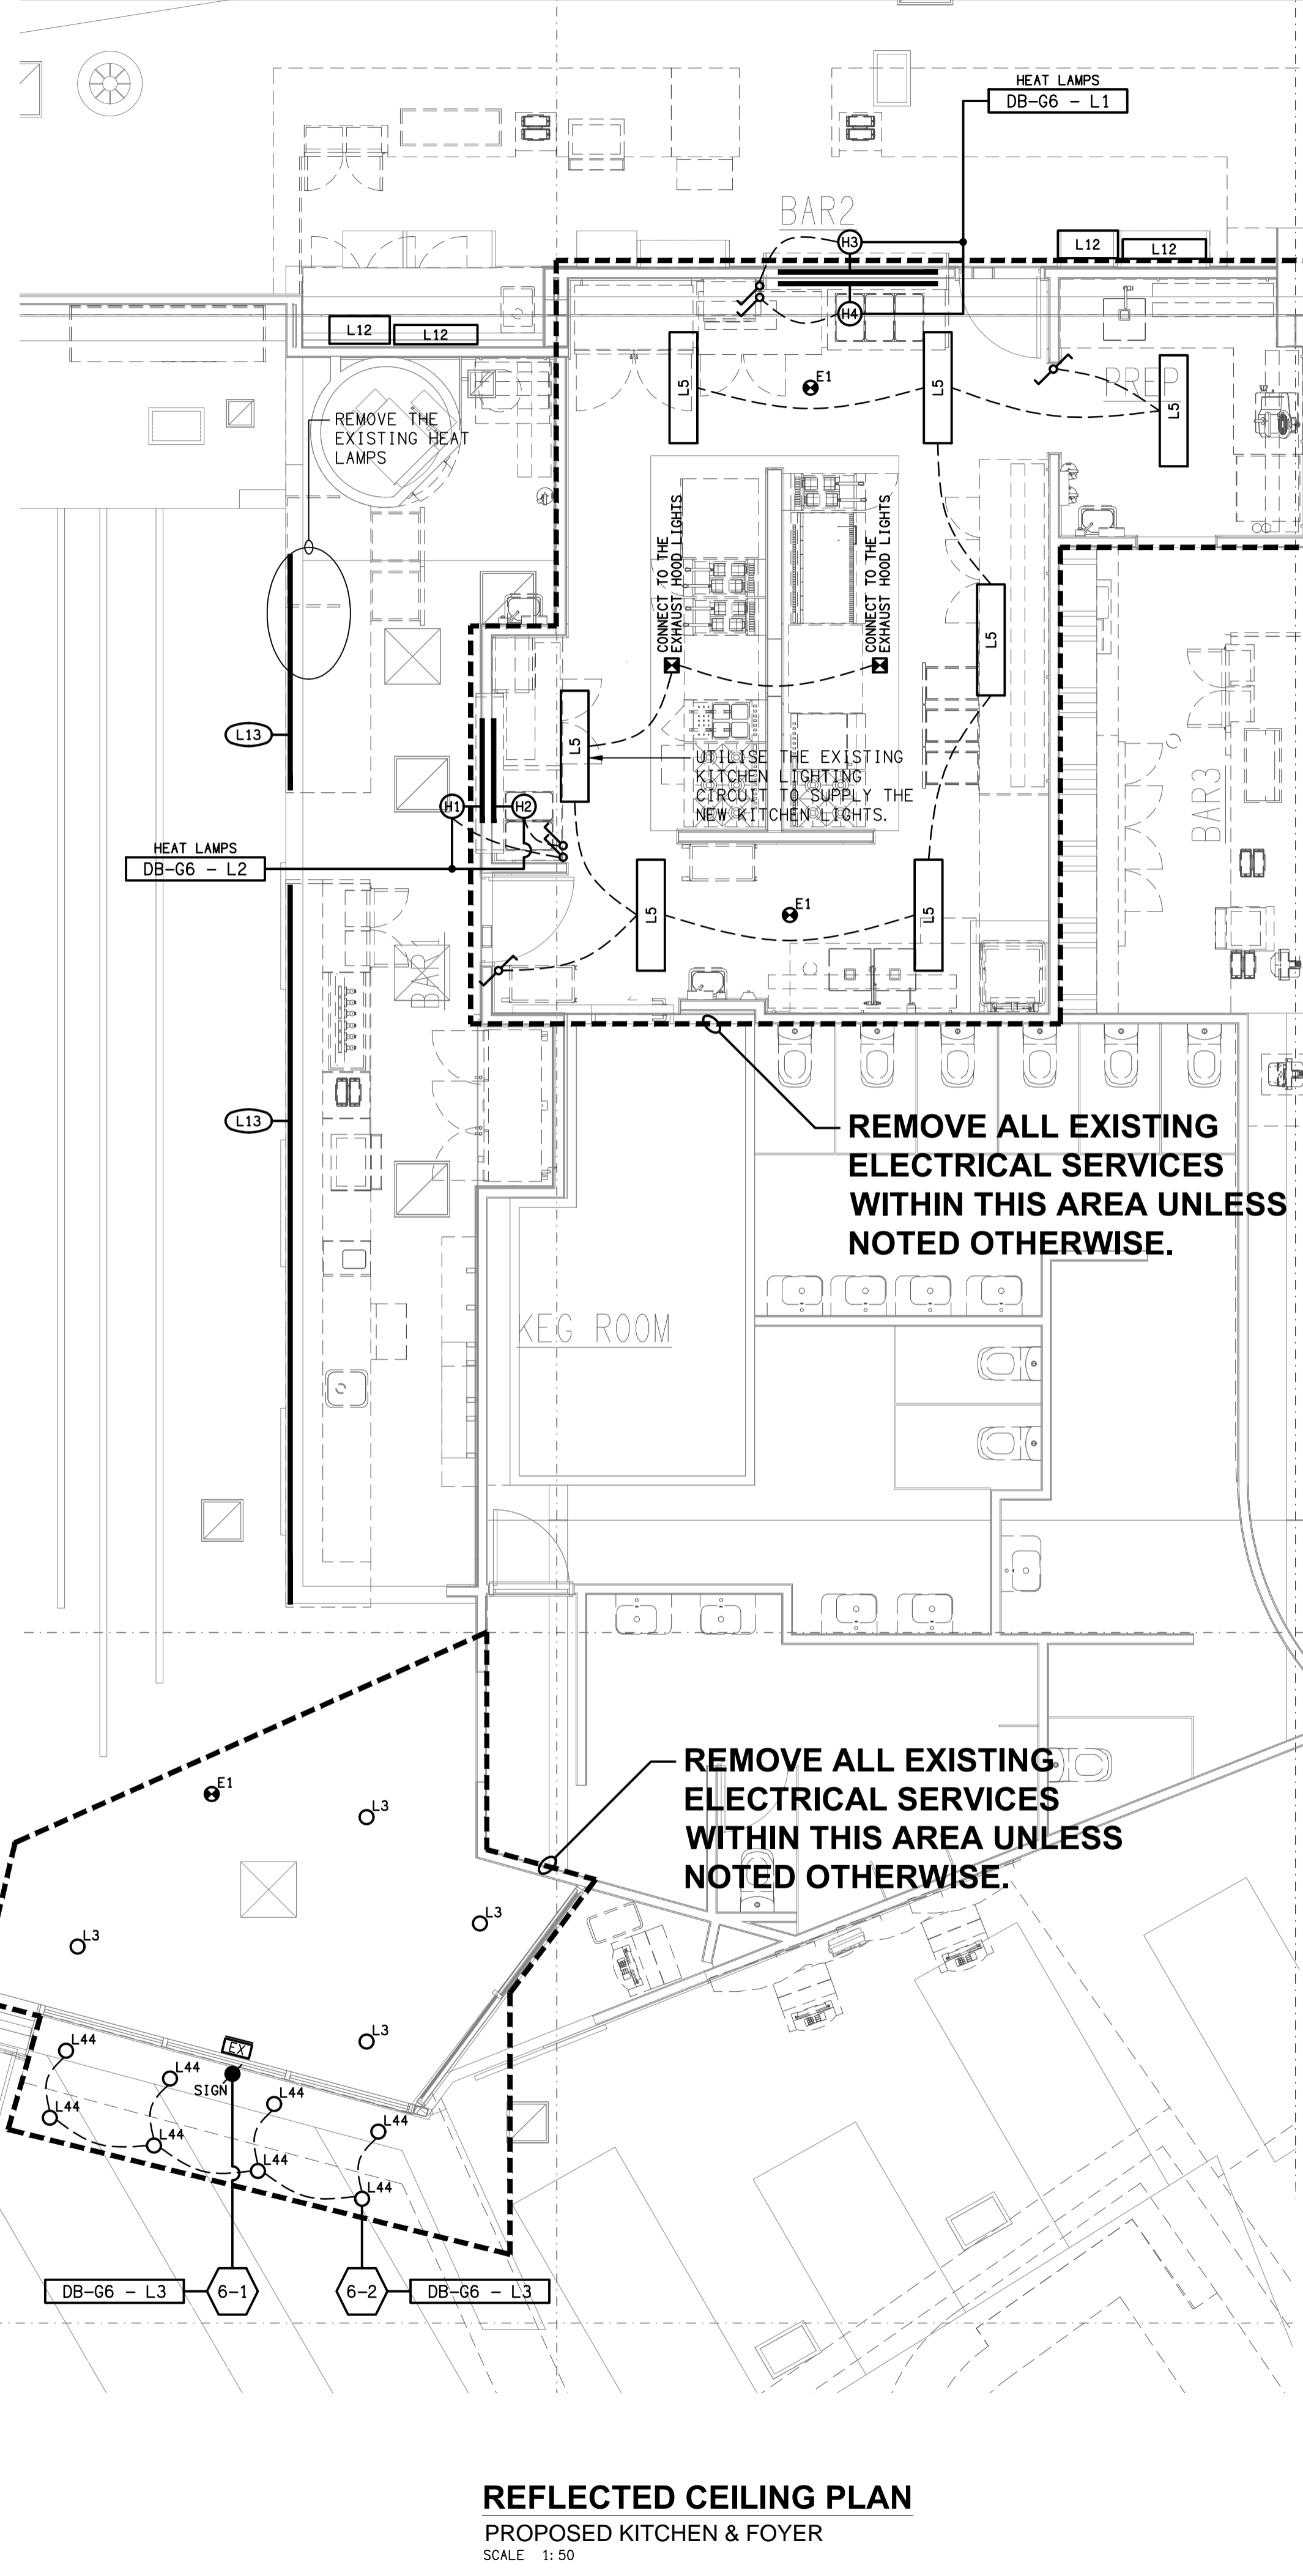

FLOOR PLAN
PROPOSED KITCHEN & FOYER
SCALE 1:50

REFLECTED CEILING PLAN
PROPOSED KITCHEN & FOYER
SCALE 1:50

E	CONSTRUCTION	12/02/2025
REV:	DESCRIPTION:	DATE:

ELECTRICAL DESIGN GROUP
ELECTRICAL BUILDING SERVICES CONSULTANTS

SITE ADDRESS:
470 McCULLOUGH STREET
SUNNYBANK

SCALE: 1:50 UNO SHEET SIZE: AT A1

DRAWING TITLE:
ELECTRICAL SERVICES GROUND LEVEL FOYER & KITCHEN PLANS

PROJECT NO. DRAWING NO. REVISION:
C3179a E07 E